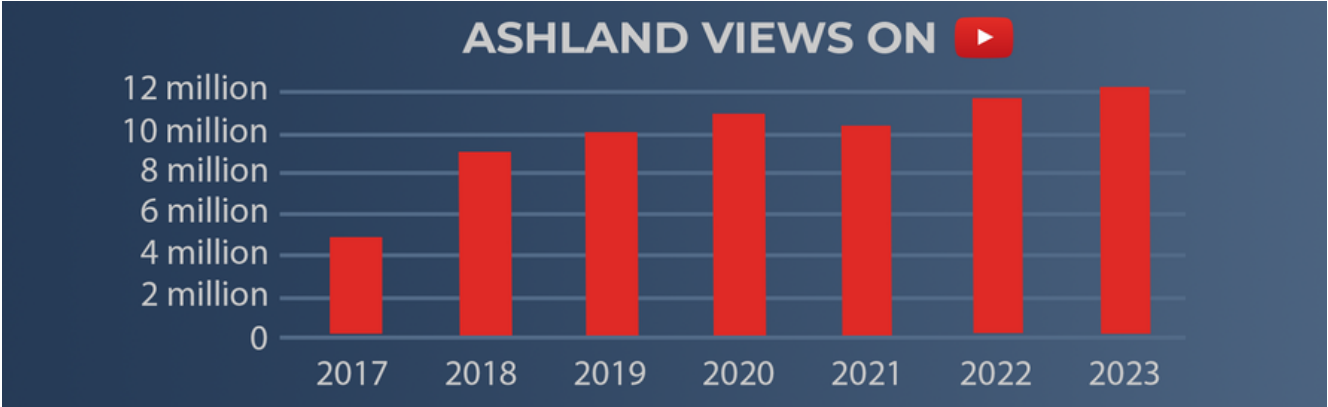

  
 Traditional Advertising = \$90,000/year  
**Live Camera Promotion = FREE**